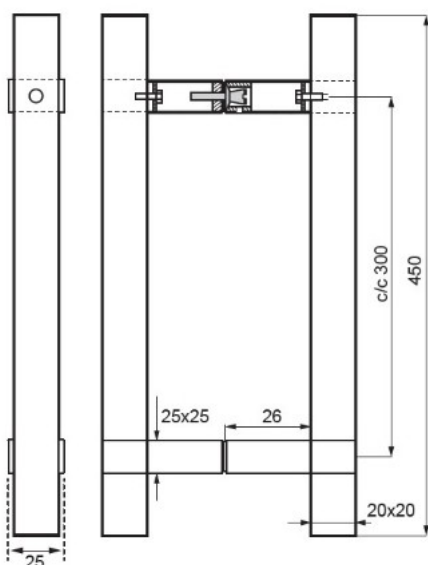

# PRODUCT SHEET

**Description:**

Sauna Door Handle "Wisla", 20x20x450mm, cc300mm, Polished SS304, 8-12mm Glass Thickness, Bore: ø12mm; Beech Wood -, Laquered

**Item number:**

17.87.048-0

Units	Box	Carton	HS Code	Barcode
Set	1	20	8302415000	 5704866514231